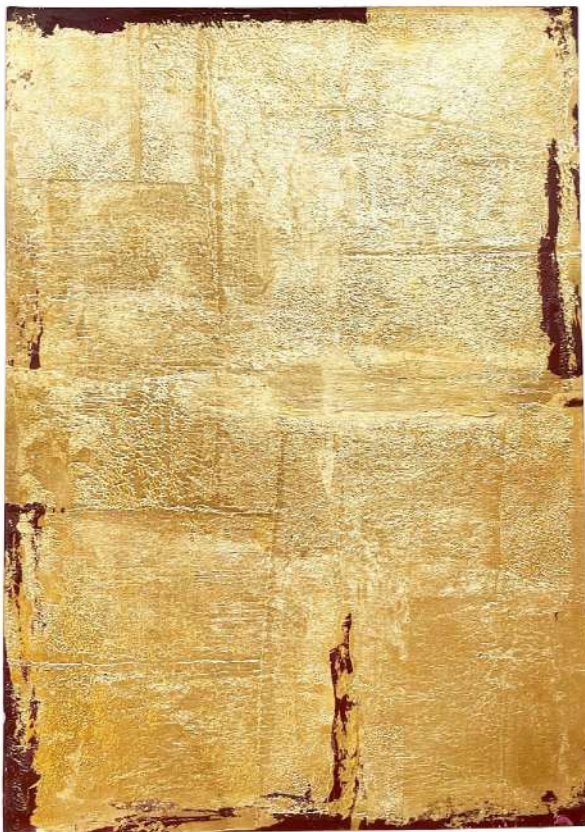

ON PAPER

-GOLDEN LANDS II- 2020/ITALY

its unique texture is created by acrylic paints and gold leaves with a spatula on a 300 gsm Winsor & Newton Paper.
Dimensions (cm): 42 H x 30 W x 0,1 D