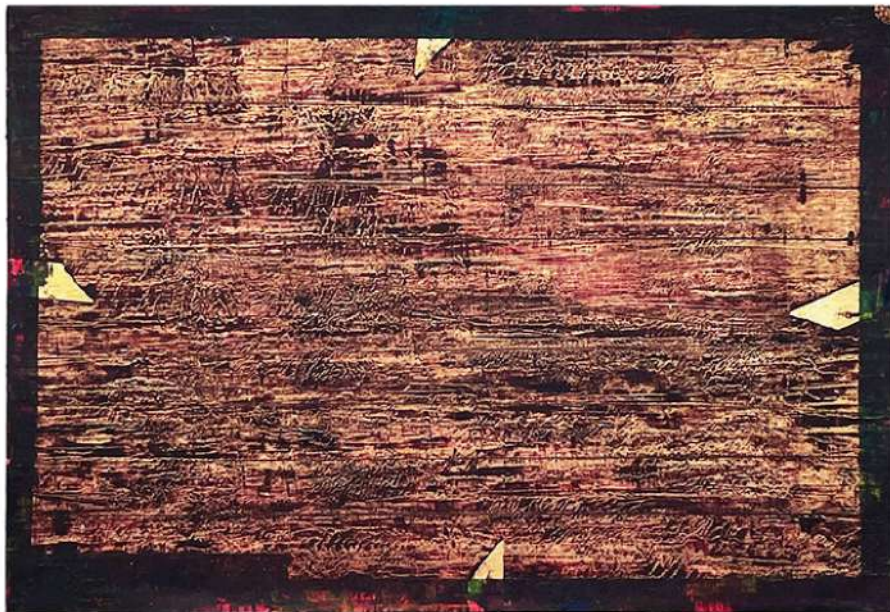

ON PAPER

-AUTUMN/2021/ITALY

its unique texture is created by acrylic paints and gold leaves with a spatula on a 300 gsm Winsor & Newton Paper.
Dimensions (cm): 33 H x 48 W x 0,1 D