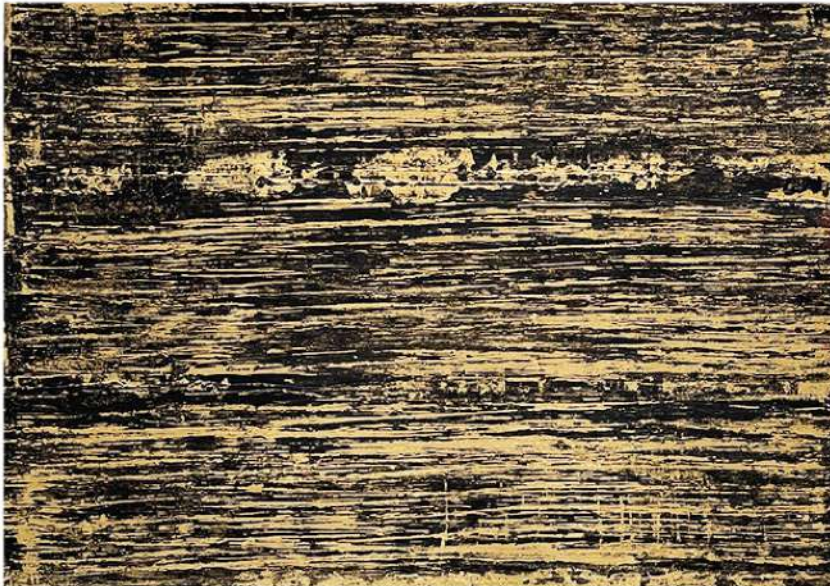

ON PAPER

-Golden Clouds /2024/ITALY

its unique texture is created by acrylic paints and gold leaves with a spatula on a 300 gsm Winsor & Newton Paper.
Dimensions (cm): 30 H x 42 W x 0,1 D