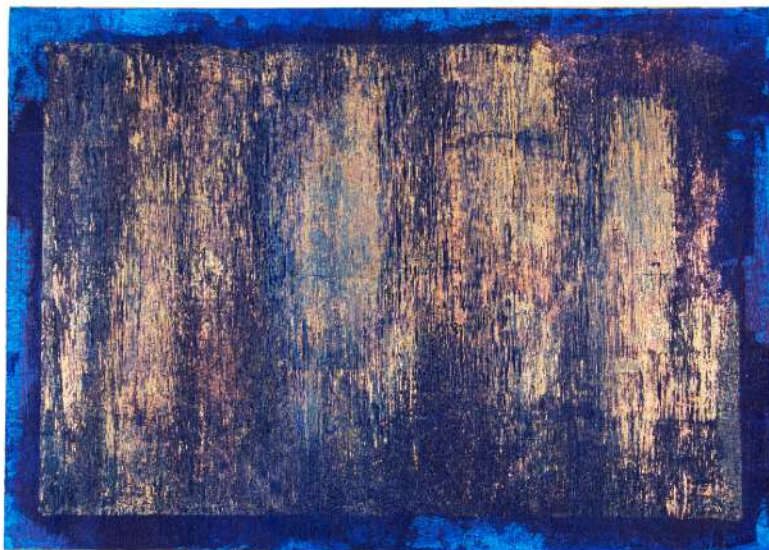

ON PAPER

-GOLDEN RAINY NIGHT- 2020/ITALY

its unique texture is created by acrylic paints and gold and copper leaves with a spatula on a 300 gsm Winsor & Newton Paper.
Dimensions (cm): 30 H x 42 W x 0,1 D