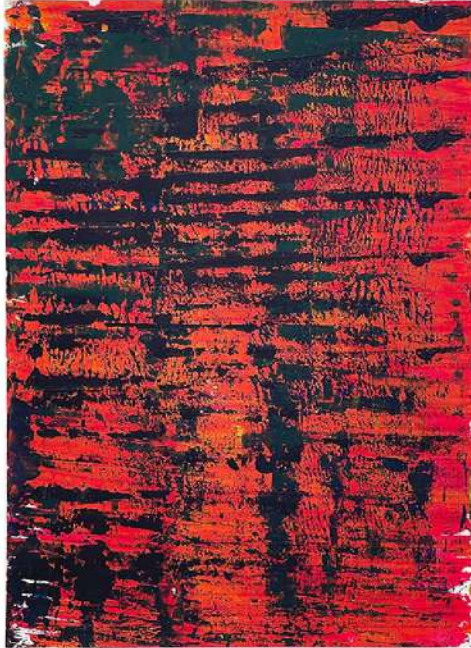

ON PAPER

-FIRE /2020/ITALY

its unique texture is created by acrylic paints with a spatula on Winsor & Newton Paper.
Dimensions (cm): 29,7 H x 21 W x 0,1 D